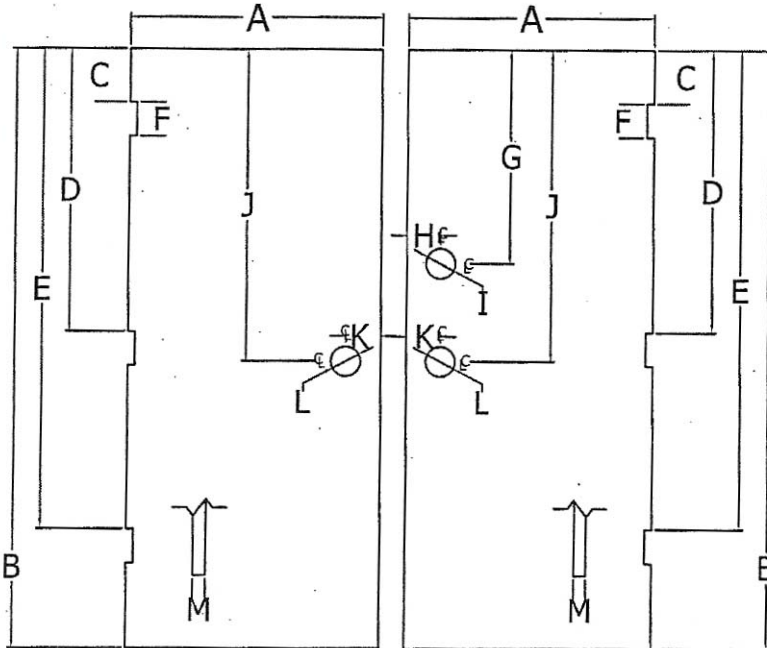

Dimension Chart for Wood Door

Measured By _____
 Date _____
 Company _____
 Project _____
 Address _____
 Door Number _____

@	Description	Dimension (units)	@	Description	Dimension (units)
A	Door Width		H	Deadlock Backset	
B	Door Height		I	Deadlock Diameter	
C	Top Hinge		J	Lock Height	
D	Middle Hinge		K	Lock Backset	
E	Bottom Hinge		L	Lock Diameter	
F	Hinge Height		M	Door Thickness	
G	Deadlock Height				